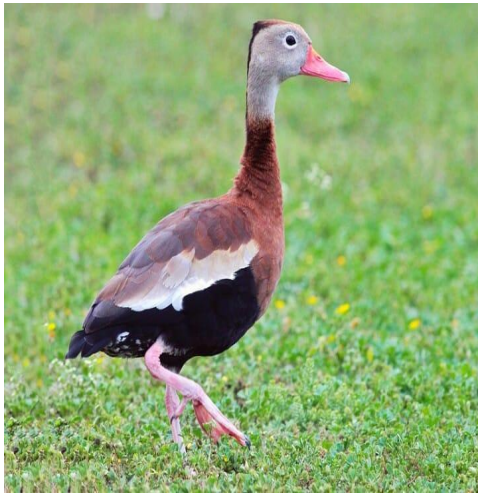

The Birds of The Peaceful Path

		
<p>Blue-gray Gnatcatcher</p>	<p>Blue Jay</p>	<p>Boat-tailed Grackle-female</p>
		
<p>Boat-tailed Grackle male</p>	<p>Brown Thrasher</p>	<p>Common Grackle</p>
		
<p>Fish Crow</p>	<p>Gray Catbird</p>	<p>Great Blue Heron</p>

Mottled Duck

Northern Mockingbird

Northern Parula

Palm Warbler

Pileated Woodpecker

Red bellied woodpecker

Sandhill Crane

Tufted Titmouse

Yellow-rumped Warbler

Downy Woodpecker

Black-Bellied Whistling Duck

Mourning Dove